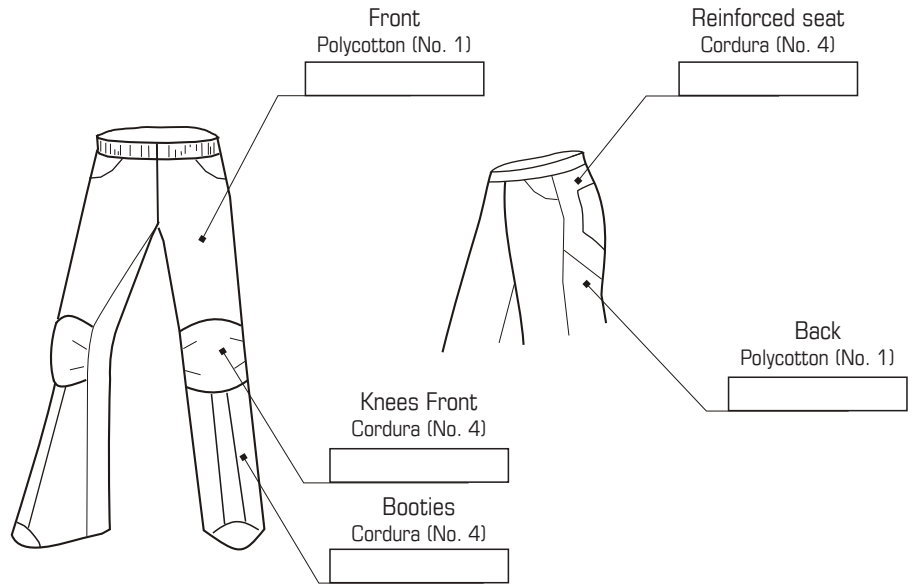

Bootie-Pants

GZ:		GN:		EK:	
RE	VA	NN	#		
Sonstiges:					

Fit:

loose fit

slender

Thread Color:

Polycotton (No. 1)

navy blue, royal blue, green, yellow, orange, red, white, burgundy, purple, jade, light blue, smoke, grey, black, olive, silver

Cordura (No. 4)

navy blue, royal blue, yellow, orange, red, silver, smoke, black, white

Colors may vary from dye lot to dye lot.

Piping-, Thread Colors

navy blue, royal blue, green, yellow, orange, red, white, cobalt, jade, smoke, grey, silver, black, olive, neon-pink, -yellow, -orange, lime, tan

Prices without tax and shipping.

MEASUREMENTS (over applicable clothing) (Please enter in centimetre.)

1. armlength wrist to spinal column	<input type="text"/>	7. height without shoes	<input type="text"/>
2. chest widest point	<input type="text"/>	8. neck	<input type="text"/>
3. waist widest point	<input type="text"/>	9. bicep relaxed	<input type="text"/>
4. hips widest point	<input type="text"/>	10. forearm widest point	<input type="text"/>
5. upper thigh widest point	<input type="text"/>	11. wrist	<input type="text"/>
6. calf widest point	<input type="text"/>	12. inseam (with shoes) from top of instep to floor	<input type="text"/>
14. Torso throat - crotch - back of neck	<input type="text"/>	13. knee to floor with shoes	<input type="text"/>
15. shoe size	<input type="text"/>	16. weight	<input type="text"/>