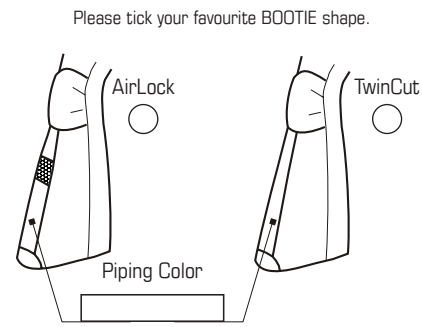

Bootie-Pants

GZ:		GN:		EK:	
RE	VA	NN	#		
Sonstiges:					

Fit:

loose fit

slender

Thread Color:

Polycotton (No. 1)

navy blue, royal blue, green, yellow, orange, red, white, burgundy, purple, jade, light blue, smoke, grey, black, olive, silver