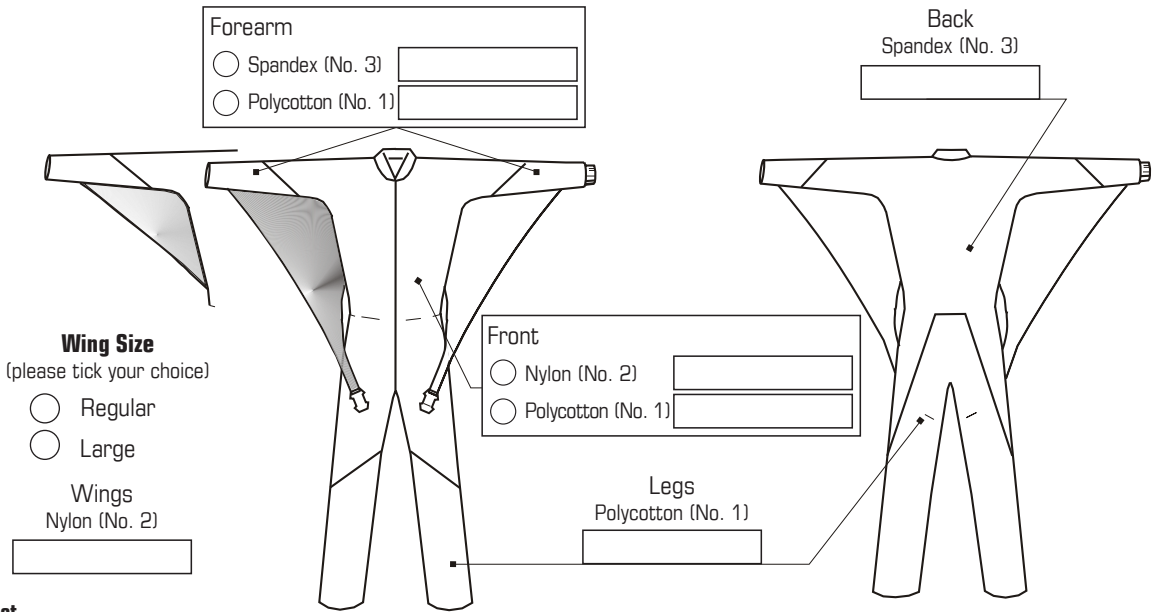

Camera-Suit

| | | | | | |
|-------------------|-----------|------------|----------|------------|--|
| GZ: | | GN: | | EK: | |
| RE | VA | NN | # | | |
| Sonstiges: | | | | | |

Fit:

extra loose

loose fit

slender

Thread Color:

Collar Color:
knitting-material

Wing Size
(please tick your choice)

Regular

Large

Wings
Nylon (No. 2)

Colors may vary from dye lot to dye lot.

- Preise (€):**
(Please tick your choice and options.)
- Camera-Suit, regular wing** **231,00**
 - Camera-Suit, large wing** **248,00**
 - High collar 12,00
 - Additional accu pocket 18,50
 - Parapack seat 11,00
 - Parapack knees 13,50
 - Padded knees 13,50
 - Leg zippers 27,00
 - Booties (incl. leg zippers) 50,00
 - Rushorder 50,00

Prices without tax and shipping.

MEASUREMENTS (over applicable clothing) (Please enter in centimetre.)

1. armlength wrist to spinal column
2. chest widest point
3. waist widest point
4. hips widest point
5. upper thigh widest point
6. calf widest point
7. height without shoes
8. neck
9. bicep relaxed
10. forearm widest point
11. wrist
12. inseam (with shoes) from top of instep to floor
13. knee to floor with shoes
14. Torso throat - crotch - back of neck
15. shoe size
16. weight