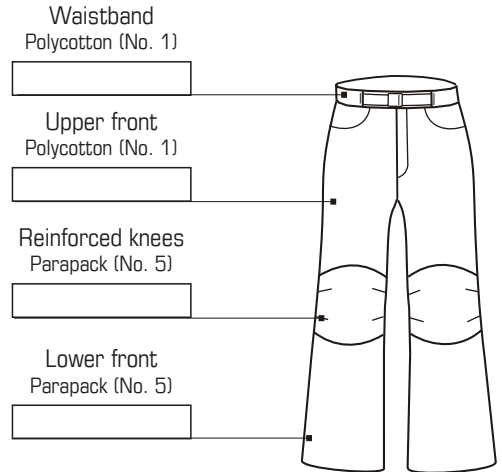

Swoop-Pants

GZ:			GN:			EK:		
RE	VA	NN	#					
Sonstiges:								

Fit:

- extra loose
- loose fit
- slender

Thread Color:

Polycotton (No. 1) navy blue, royal blue, green, yellow, orange, red, white, burgundy, purple, jade, light blue, smoke, grey, black, olive, silver

Parapack (No. 5) navy blue, royal blue, green, yellow, orange, red, white, cobalt, silver, grey, black, olive

Thread Colors navy blue, royal blue, green, yellow, orange, red, white, cobalt, jade, smoke, grey, silver, black, olive, neon-pink, -yellow, -orange, lime, tan

Colors may vary from dye lot to dye lot.

Pricelist (€):

(Please tick your choice and options.)

- Swoop Pants, long leg** **176,50**
(incl. padded knees, removable seat protectors, parapack reinforcements, leg zippers)
- Swoop Shorts, 3/4 cut** **147,00**
(incl. padded knees, removable seat protectors, parapack reinforcements)
- Spandex pouch for R.D.S. 16,00
(removable deployment system)
- Rushorder 50,00

Prices without tax and shipping.

MEASUREMENTS (over applicable clothing) (Please enter in centimetre.)

1. armlength wrist to spinal column	<input type="text"/>		7. height without shoes	<input type="text"/>	
2. chest widest point	<input type="text"/>		8. neck	<input type="text"/>	
3. waist widest point	<input type="text"/>		9. bicep relaxed	<input type="text"/>	
4. hips widest point	<input type="text"/>		10. forearm widest point	<input type="text"/>	
5. upper thigh widest point	<input type="text"/>		11. wrist	<input type="text"/>	
6. calf widest point	<input type="text"/>		12. inseam (with shoes) from top of instep to floor	<input type="text"/>	
14. Torso throat - crotch - back of neck	<input type="text"/>	15. shoe size	<input type="text"/>	16. weight	<input type="text"/>