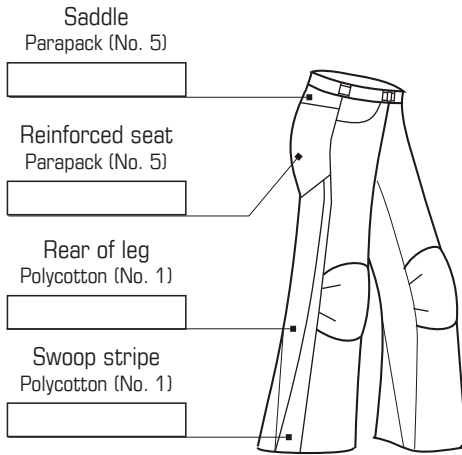

Swoop-Pants

GZ:			GN:			EK:		
RE	VA	NN	#					
Sonstiges:								

Fit:

- extra loose
- loose fit
- slender

Thread Color:

Polycotton (No. 1) navy blue, royal blue, green, yellow, orange, red, white, burgundy, purple, jade, light blue, smoke, grey, black, olive, silver

Parapack (No. 5) navy blue, royal blue, green, yellow, orange, red, white, cobalt, silver, grey, black, olive

Thread Colors navy blue, royal blue, green, yellow, orange, red, white, cobalt, jade, smoke, grey, silver, black, olive, neon-pink, -yellow, -orange, lime, tan

Colors may vary from dye lot to dye lot.

Pricelist (€):

(Please tick your choice and options.)

- Swoop Pants, long leg** **176,50**
(incl. padded knees, removable seat protectors, parapack reinforcements, leg zippers)
- Swoop Shorts, 3/4 cut** **147,00**
(incl. padded knees, removable seat protectors, parapack reinforcements)
- Spandex pouch for R.D.S. 16,00
(removable deployment system)
- Rushorder 50,00

Prices without tax and shipping.

MEASUREMENTS (over applicable clothing) (Please enter in centimetre.)

1. armlength wrist to spinal column	<input type="text"/>		7. height without shoes	<input type="text"/>	
2. chest widest point	<input type="text"/>		8. neck	<input type="text"/>	
3. waist widest point	<input type="text"/>		9. bicep relaxed	<input type="text"/>	
4. hips widest point	<input type="text"/>		10. forearm widest point	<input type="text"/>	
5. upper thigh widest point	<input type="text"/>		11. wrist	<input type="text"/>	
6. calf widest point	<input type="text"/>		12. inseam (with shoes) from top of instep to floor	<input type="text"/>	
14. Torso throat - crotch - back of neck	<input type="text"/>	15. shoe size	<input type="text"/>	16. weight	<input type="text"/>