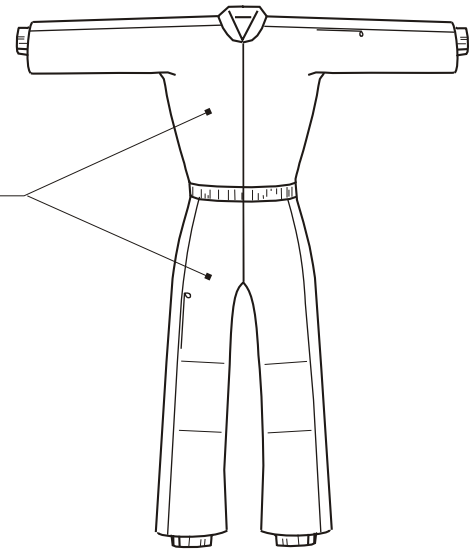

Tandem-Suit

GZ:		GN:		EK:	
RE	VA	NN	#		
Sonstiges:					

Primary color

Stripe color

Colors may vary from dye lot to dye lot.

RD Passenger-Hat 75,00 €
Parapack, black, padded, incl. indication of size and holder for glasses

S pc. **L** pc.
M pc. **XL** pc.

TD-Passenger-Suit

Incl. Parapack reinforced seat, zip pocket left arm, elastic cuffs at sleeves, elastic band finish at legs

160,00 €

XS height 145-155 cm	____ piece	L height 175-185 cm	____ piece
S height 155-165 cm	____ piece	XL height 185-195 cm	____ piece
M height 165-175 cm	____ piece	XXL height 195-200 cm	____ piece

Customer Information

Name:

Address:

Phone:

Fax:

Email:

Dealer:

Comments:

TD-Master-Suit

Incl. Parapack seat & knee reinforcement, zip pocket left arm, zip pocket right thigh, elastic cuffs at sleeves, elastic band finish at legs

189,00 €

MEASUREMENTS (over applicable clothing) (Please enter in centimetre.)

1. Armlength wrist to spinal column	____	7. height without shoes	____
2. chest widest point	____	8. neck	____
3. waist widest point	____	9. bicep relaxed	____
4. hips widest point	____	10. forearm widest point	____
5. upper thigh widest point	____	11. wrist	____
6. calf widest point	____	12. inseam (with shoes) from top of instep to floor	____
14. Torso throat-crotch-back of neck	____	13. knee to floor with shoes	____
15. shoe size	____	16. weight	____

17. Fit: extra loose ☐ loose fit ☐ slender ☐

Accessory options:

- ☐ High collar (TD-Master only) 10,00
- ☐ Padded knees (TD-Master only) 13,00
- ☐ Embroidery
- ☐ Rushorder 50,00

Prices shown in EUR without tax and shipping

Embroidery

Left Stripe: ☐ Arm ☐ Leg Right Stripe: ☐ Arm ☐ Leg

Thread Color:

Fonttype: ☐ Arial ☐ Times kursiv ☐ Courier ☐ Bauff ☐ Bauhaus

Text:

Please complete and save order. Send it by e-mail or fax to rainbow design.

- ☐ UPPERCASE
- ☐ Lowercase